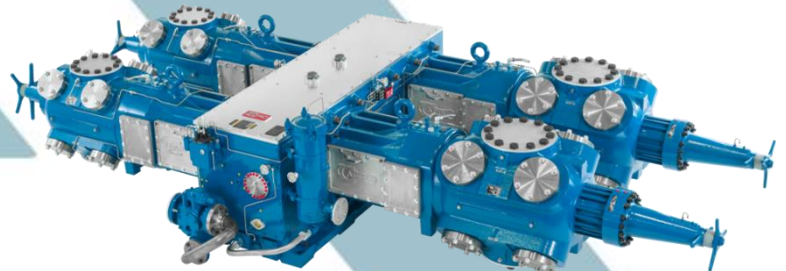

### CATERPILLAR

- G3306TA Turbocharged Natural Gas 203BHP @2500FASL c/w ignition system
- G3408LE Turbocharged Natural Gas 425BHP @ 2500 FASL c/w ignition system

- JGA/2 compressor frame c/w tandem (1) 2.75 CE / 4.375 HE cylinder
- JGA/4 compressor frame
- JGK/4 Compressor frame c/w s2c distance piece
- JGD/4 compressor frame c/w (1) 24.125, (2) 11, (1) 6.250 and s2c distance piece
- 12 - 1/2K cylinder
- 5 - 7/8K:T cylinder
- 9 - 5/8K:T cylinder

## Inventory Sale - Call for Pricing

- PDR20X GR 1.65VI 2.6 c/w reg/rlf kit, new oil pump
- PDR20X GR 2.26VI 2.6 c/w reg/rlf kit, new oil pump
- PDR20X GR 1.37VI 2.6 c/w reg/rlf kit, new oil pump
- PDR20X GR 1.37 VI 2.6
- PDR20X GR 1.04 VI 2.6