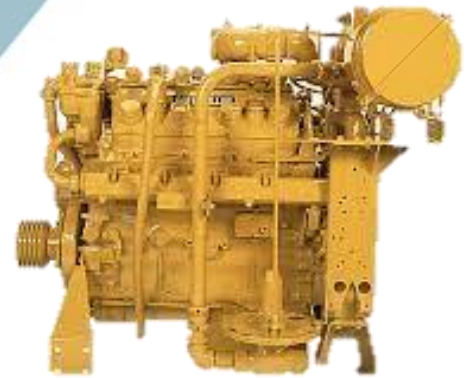

### CATERPILLAR

- G3306TA Turbocharged Natural Gas 203BHP @2500FASL c/w ignition system
- G3408LE Turbocharged Natural Gas 425BHP @ 2500 FASL c/w ignition system

- JGA/2 compressor frame c/w tandem (1) 2.75 CE / 4.375 HE cylinder
- JGA/4 compressor frame
- JGK/4 Compressor frame c/w s2c distance piece
- JGD/4 compressor frame c/w (1) 24.125, (2) 11, (1) 6.250 and s2c distance piece
- 12 - 1/2K cylinder
- 5 - 7/8K:T cylinder
- 9 - 5/8K:T cylinder