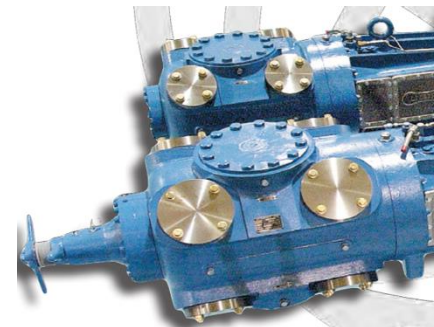

### CATERPILLAR

- G3306TA Turbocharged Natural Gas 203BHP @2500FASL c/w ignition system
- G3408LE Turbocharged Natural Gas 425BHP @ 2500 FASL c/w ignition system

- JGA/2 compressor frame c/w tandem (1) 2.75 CE / 4.375 HE cylinder
- JGA/4 compressor frame
- JGK/4 Compressor frame c/w s2c distance piece
- JGD/4 compressor frame c/w (1) 24.125, (2) 11, (1) 6.250 and s2c distance piece
- 12 - 1/2K cylinder
- 5 - 7/8K:T cylinder
- 9 - 5/8K:T cylinder

## Inventory Sale - Call for Pricing

- PDR20X GR 1.65VI 2.6 c/w reg/rlf kit, new oil pump
- PDR20X GR 2.26VI 2.6 c/w reg/rlf kit, new oil pump
- PDR20X GR 1.37VI 2.6 c/w reg/rlf kit, new oil pump
- PDR20X GR 1.37 VI 2.6
- PDR20X GR 1.04 VI 2.6